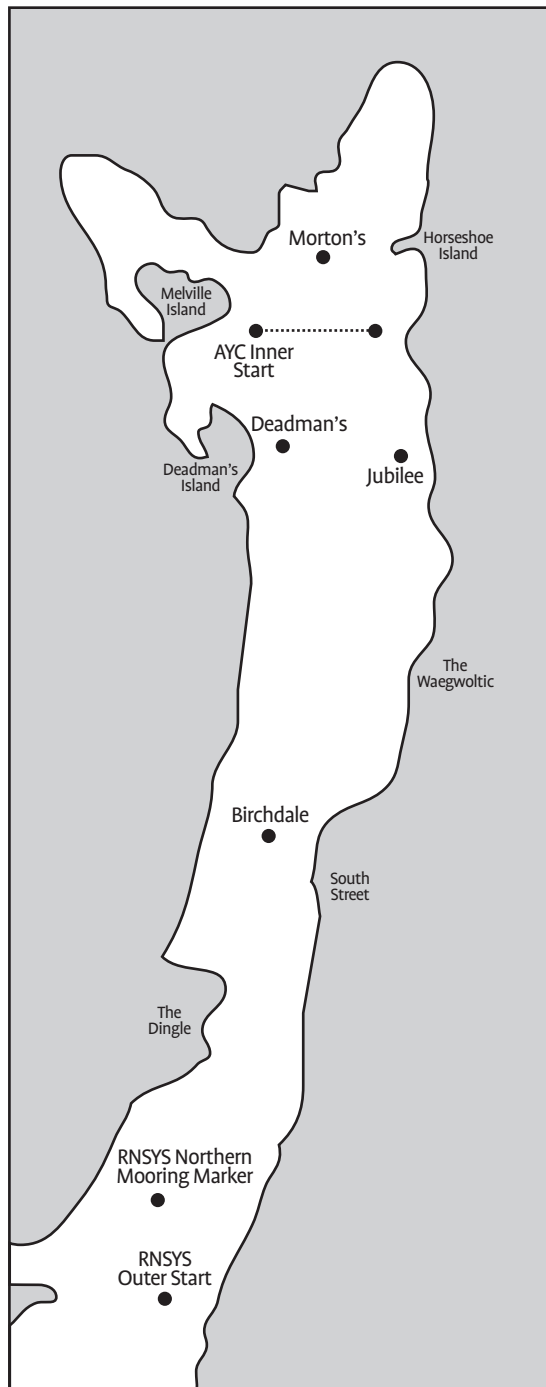

AYC EVENING RACE COURSES

1	AYC Start Morton's Jubilee Deadman's <i>Finish</i>	Starboard Starboard Starboard
2	AYC Start Morton's Birchdale Morton's Jubilee Deadman's <i>Finish</i>	Starboard Starboard Starboard Starboard Starboard
3	AYC Start Morton's Birchdale Jubilee AYC Inner Start Jubilee Deadman's <i>Finish</i>	Starboard Port Port Starboard Starboard Starboard
4	AYC Start Morton's RNSYS Outer Start <i>Finish</i>	Port Port
5	AYC Start Morton's RNSYS Outer Start Jubilee Deadman's Birchdale Jubilee Birchdale <i>Finish</i>	Port Port Port Port Port Port Port
6	AYC Start Morton's Purcell's Cove Hens and Chickens <i>Finish</i>	Port Port Port
7	AYC Start Deadman's Jubilee Morton's <i>Finish</i>	Port Port Port

8	AYC Start Birchdale Jubilee AYC Inner Start Deadman's Jubilee Morton's <i>Finish</i>	Port Port Port Port Port Port
9	AYC Start Birchdale Morton's Deadman's Jubilee Morton's <i>Finish</i>	Port Port Port Port Port
10	AYC Start RNSYS Outer Start Jubilee Deadman's Birchdale Morton's <i>Finish</i>	Port Port Port Port Port
11	AYC Start Purcell's Cove Hens and Chickens Morton's <i>Finish</i>	Port Port Port
12	AYC Start RNSYS Outer Start Morton's <i>Finish</i>	Port Port
13	AYC Start RNSYS Northern Mooring Marker (<i>green stake</i>) Morton's <i>Finish</i>	Port Port
14	AYC Start Jubilee AYC Inner Start Jubilee AYC Inner Start Jubilee AYC Inner Start Jubilee Morton's <i>Finish</i>	Starboard Starboard Starboard Starboard Starboard Port Port
15	AYC Start Birchdale <i>Finish</i>	Starboard